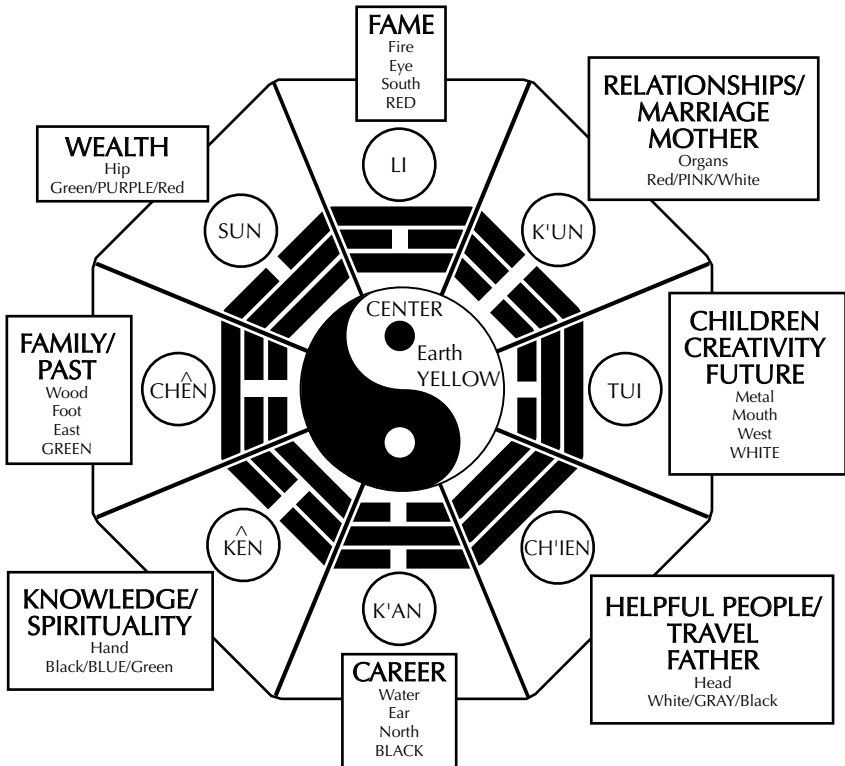

# THE BAGUA

---

---

The Bagua is used to map out homes and office buildings by locating the areas that correspond to the various "treasures" in life, such as, health, wealth, and love. This gives every part of a building significance and meaning.

## How Do I Use The Bagua?

The Bagua is superimposed over your house or office, with career placed at your front door.